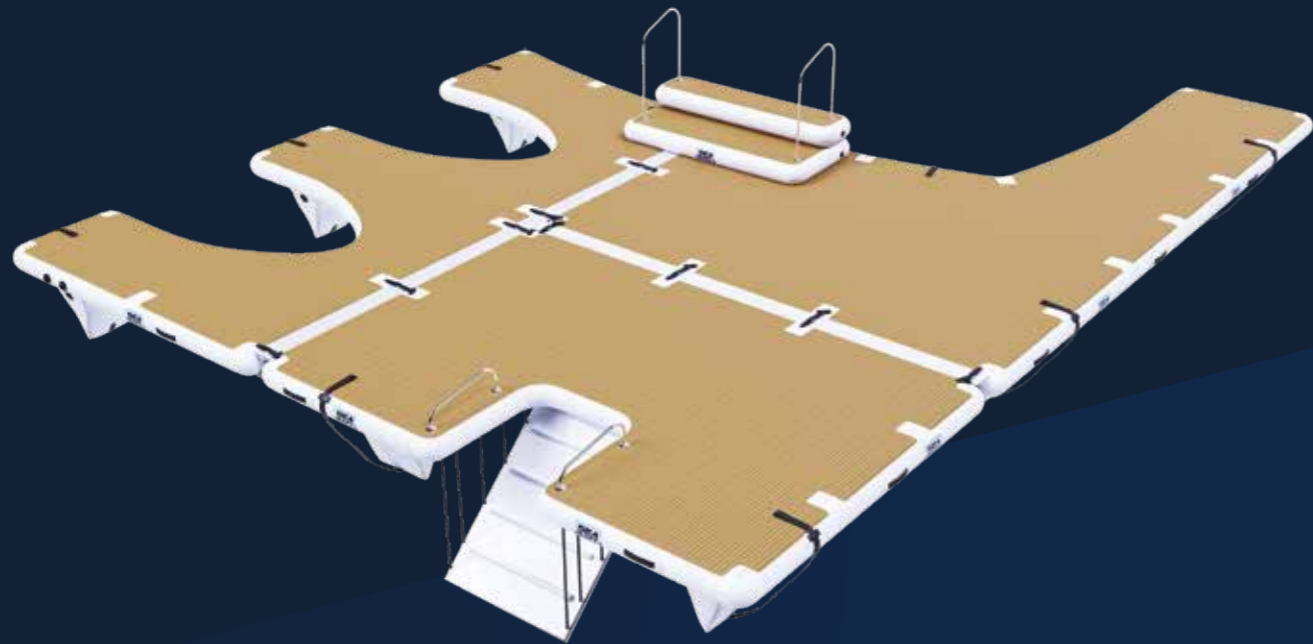

CUSTOM DESIGN

SeaRaft is unique in producing customised, high-quality inflatable solutions for the superyacht industry. Using only the highest quality fabrics combined with superior gluing techniques, our rafts are designed and fabricated under one roof in Germany, creating the lightest, stiffest, and easiest to use platforms on the market.

“Taking your platform design to the ultimate level. You dream it, We build it.”