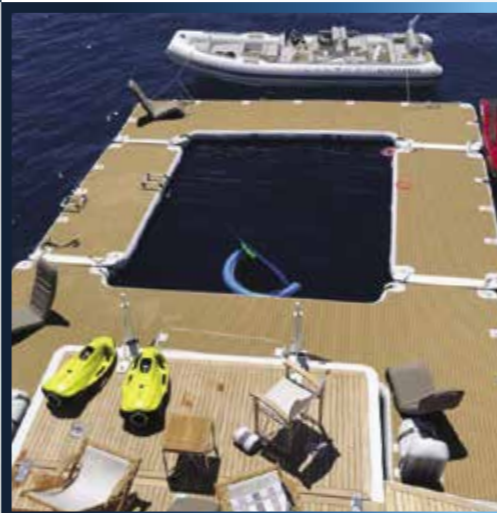

# SEA POOLS

A SeaRaft Sea Pool Marina is the perfect recreational toy for superyacht owners and their guests, raising comfort and entertainment to the highest level.

Although designed with your guests in mind, the SeaRaft Sea Pool remains lightweight and compact for easy assembly, cleaning, stowing and maintenance by the crew.

*“Submerged swim access ladders can be added as a design option.”*

Usually made up of four component platforms with an internal marine life free net, the Sea Pools can be designed simply as a place to swim or sunbathe or additionally modified to accommodate docks for jet skis and tenders and other toys. Pools can also be manufactured in one-piece dependent upon size.

From a fully extended configuration to a simple Jet Ski Dock, a stable work platform for crew or guest leisure space, our modular design approach allows for easy connection to any part of your yacht and the platforms can be quickly and efficiently transformed from one task to another.

Our Yacht Toys can be customized to any size. Connect and combine our other Inflatable Yacht Toys, such as the SeaRaft Floating Trampolines and our Climbing Water Tower.

SeaRaft Inflatable Yacht Slides are fully custom built to fit perfectly to your yacht. We offer various model options such as Yacht Slides with or without a leg support, straight or curved, long or short.