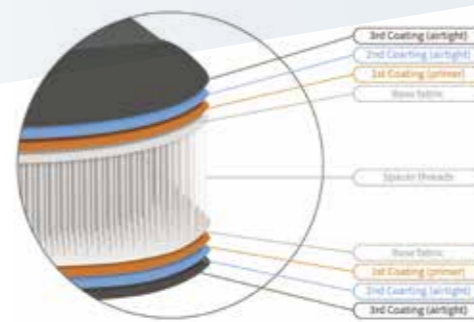

QUALITY

SeaRaft manufacture customised inflatable platforms and rafts, using the strongest materials available. Superior design and quality ensures outstanding durability and long life, combined with functionality and aesthetics – guaranteeing that SeaRaft products are the yachting essentials you will enjoy for years to come.

HEYTEX DOUBLE WALL FABRIC (DWF)

SeaRaft platforms are made from HEYtex PVC boat fabric and double-wall fabric (DWF), giving our platforms unparalleled strength and stability, combined with unbeatable lightness. Working in partnership with HEYtex Germany, the world's leading manufacturer of technical textiles, we carry out intensive laboratory testing, so you can be sure you have the industry benchmark in platforms.