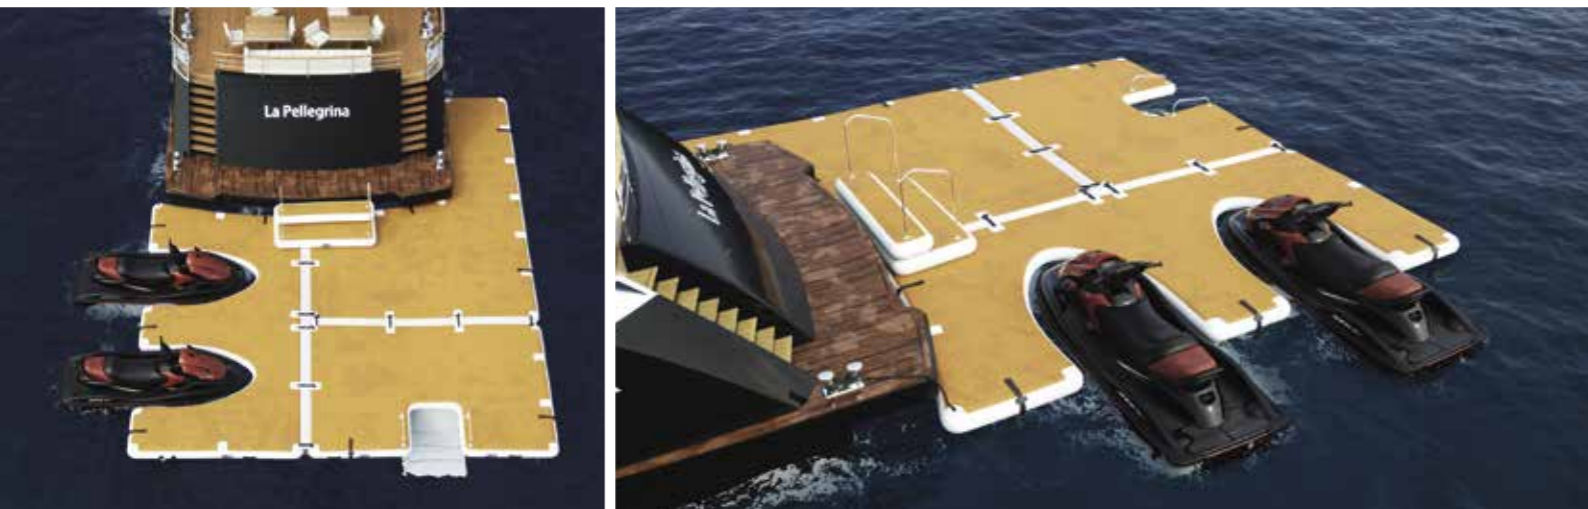

We understand the importance to owners and crew of protecting both yacht and smaller craft, and that's why each platform is constructed and customised to its specific use and the owner's personal requirements.

Think of floating marinas that hold jet skis, Seabobs and other water toys, netted sea pools for swimming in safety or a fun space for sunbathing, all shaped to the yachts specific stern profile. From small sectional components to large custom platforms, we can make it yours.