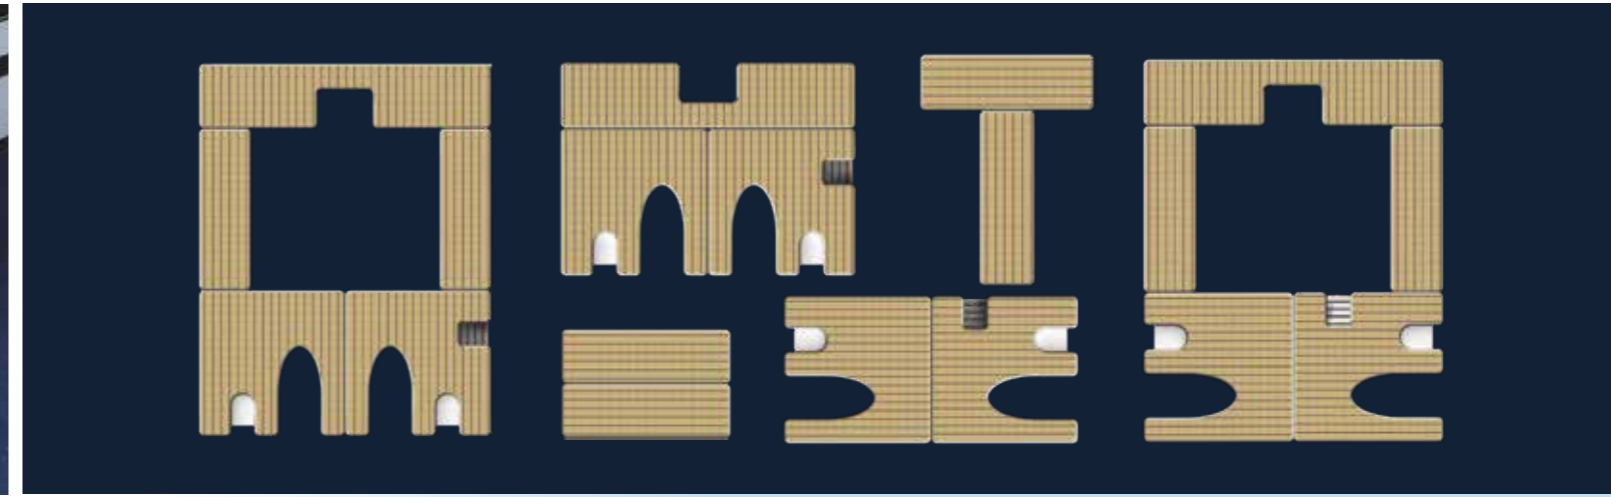

With SeaRaft's modular systems, you can truly create the perfect solution for all your needs. From side-by-side linking that allows for longer maintenance platforms, walkways and pontoons to full jetski, Seabob and Sea Pool setups.