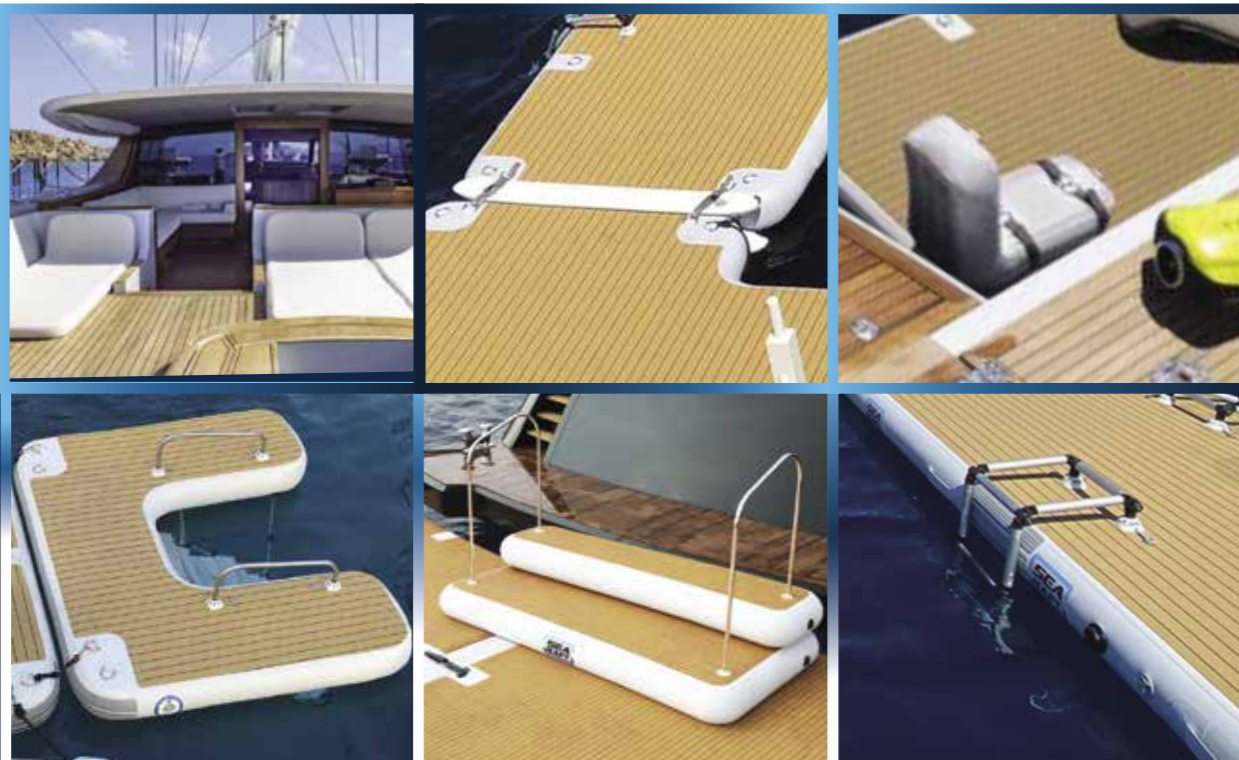

# YACHT SLIDES & TOYS

The craftsmanship and renowned quality that goes into our rafts is now available in our wide range of Yacht Slides & Toys. Making SeaRaft the go-to supplier for your complete range of inflatables, and the perfect solution to matching platforms and toys.

Our Yacht Toys can be customized to any size. Connect and combine our other Inflatable Yacht Toys, such as the SeaRaft Floating Trampolines and our Climbing Water Tower.

SeaRaft Inflatable Yacht Slides are fully custom built to fit perfectly to your yacht. We offer various model options such as Yacht Slides with or without a leg support, straight or curved, long or short.

With your imagination and SeaRaft's Inflatables, you can transform your yacht into the ultimate playground.

“SeaRaft inflatables; we have your perfect solution to play without limitations.”

# ACCESSORIES

SeaRaft offer a wide range of high quality accessories to enhance your platform. From Air Steps that improve ease of access to your Sea Pool or Jet Ski Dock to Seats & Air loungers that allow you to relax anywhere on the yacht or the beach.