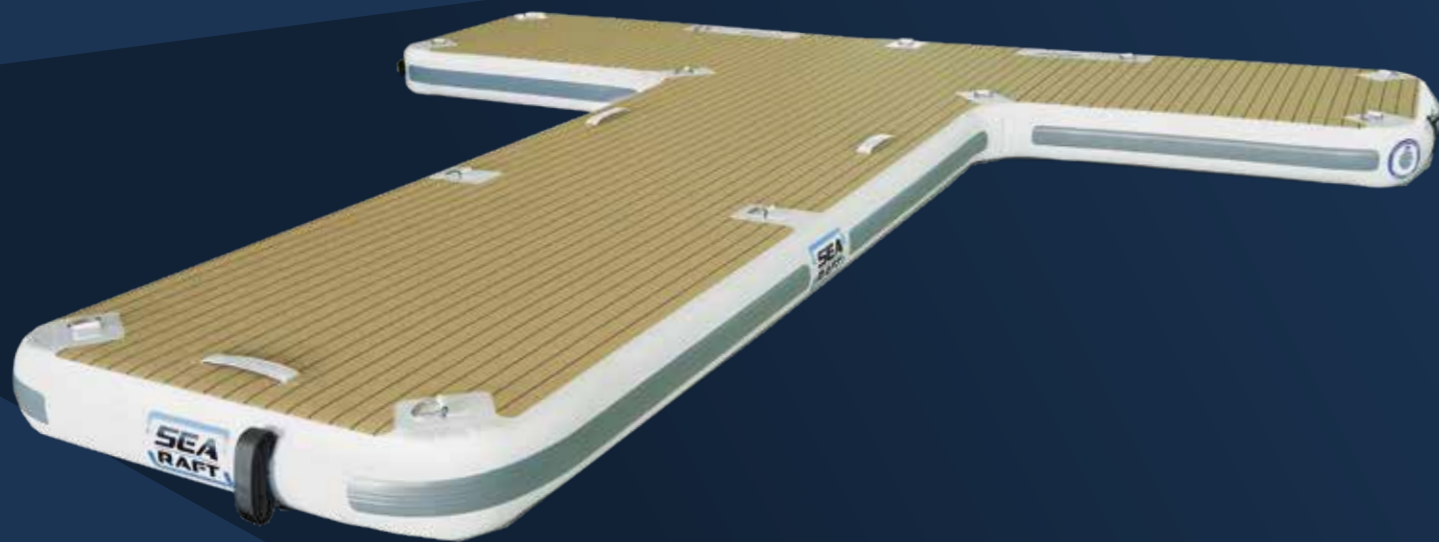

JET SKI DOCKS

Docking Jet Skis or Seabobs can be difficult for even the most experienced riders. SeaRafts Jet Ski Docks have been designed to protect both passengers and craft by providing a safe and easy transfer to the yacht.

We offer several standard designs and sizes or we can tailor our platforms to your particular specification to create the perfect solution for your yacht.