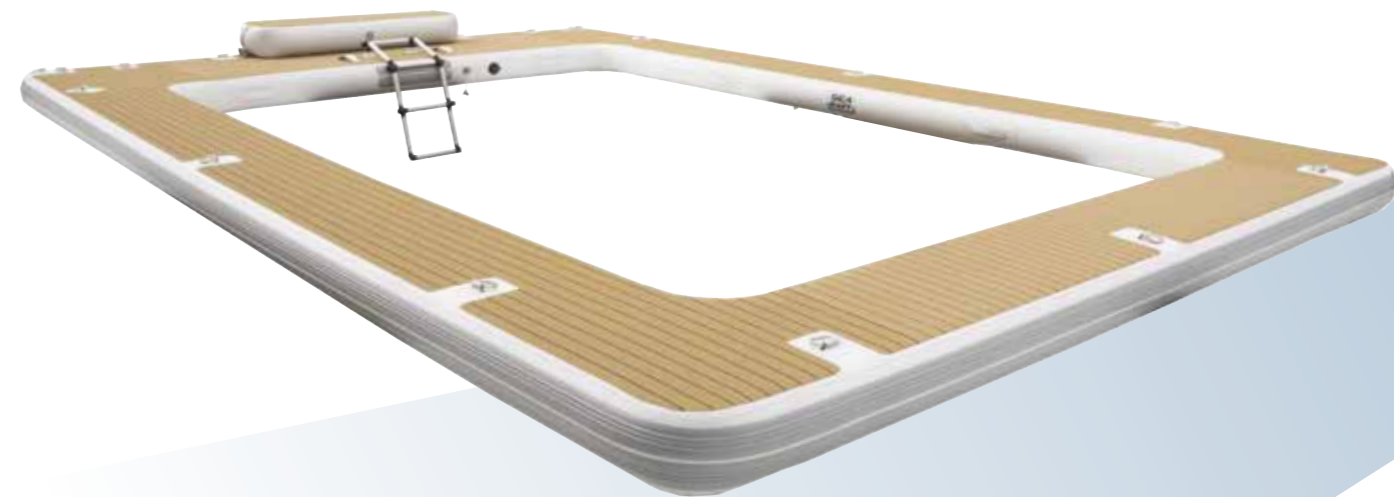

SeaRaft is the leading manufacturer of customised Inflatable marine platforms. From marine life free Sea Pools to Jet Ski docks and work/wash-down platforms, our premium-quality rafts are handmade in Europe and tailored specifically to your yacht's individual needs. Offering unparalleled strength and stability - combined with unbeatable lightness - our products are designed for quick deployment and compact storage. They make the perfect solution for safe docking, unloading of passengers, protection of your yacht and so much more.

# SEA POOLS

A SeaRaft Sea Pool Marina is the perfect recreational toy for superyacht owners and their guests, raising comfort and entertainment to the highest level.

Although designed with your guests in mind, the SeaRaft Sea Pool remains lightweight and compact for easy assembly, cleaning, stowing and maintenance by the crew.

*“Submerged swim access ladders can be added as a design option.”*

Usually made up of four component platforms with an internal marine life free net, the Sea Pools can be designed simply as a place to swim or sunbathe or additionally modified to accommodate docks for jet skis and tenders and other toys. Pools can also be manufactured in one-piece dependent upon size.

# SEARAFT EXPANDS YOUR SEA LIFE

A SeaRaft Sea Pool marina extends your first-class facilities out beyond the traditional boundaries of the yacht and offers a slice of paradise from an alternative perspective - sea level.