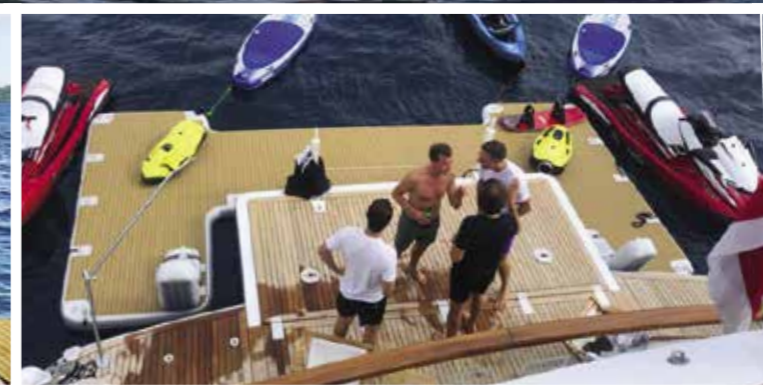

MAKING LIGHT WORK

‘We offer standard Yacht (Maintenance) Platforms sized from 3,0 x 1,5m (model 450) to 4,0 x 2,0m (model 800). Due to their stability, strength and extreme light weight, these individual platforms enable activities such as sunbathing, docking, or maintenance and repair tasks.’