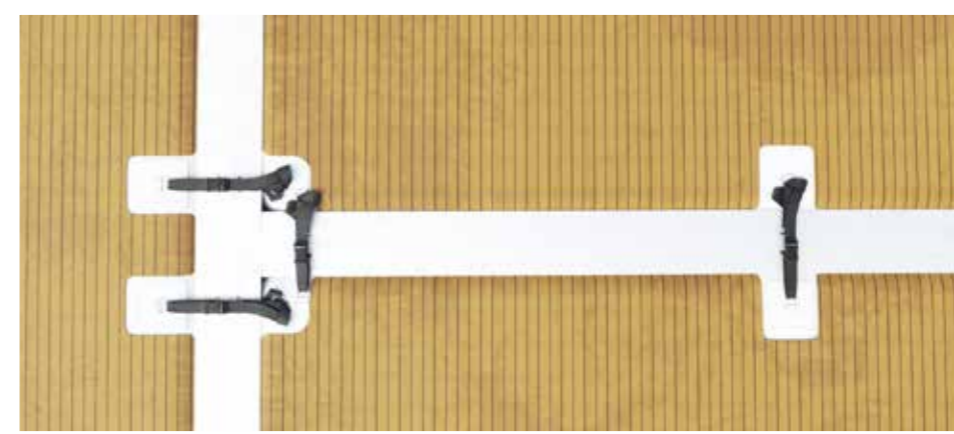

## AIR BUMPERS

Air Bumpers are a strong and secure 'fender' like product which prevents rafts from drifting under the swim platform or transom.

## QUALITY

SeaRaft manufacture customised inflatable platforms and rafts, using the strongest materials available. Superior design and quality ensures outstanding durability and long life, combined with functionality and aesthetics – guaranteeing that SeaRaft products are the yachting essentials you will enjoy for years to come.

### HEYTEX DOUBLE WALL FABRIC (DWF)

SeaRaft platforms are made from HEYtex PVC boat fabric and double-wall fabric (DWF), giving our platforms unparalleled strength and stability, combined with unbeatable lightness. Working in partnership with HEYtex Germany, the world's leading manufacturer of technical textiles, we carry out intensive laboratory testing, so you can be sure you have the industry benchmark in platforms.