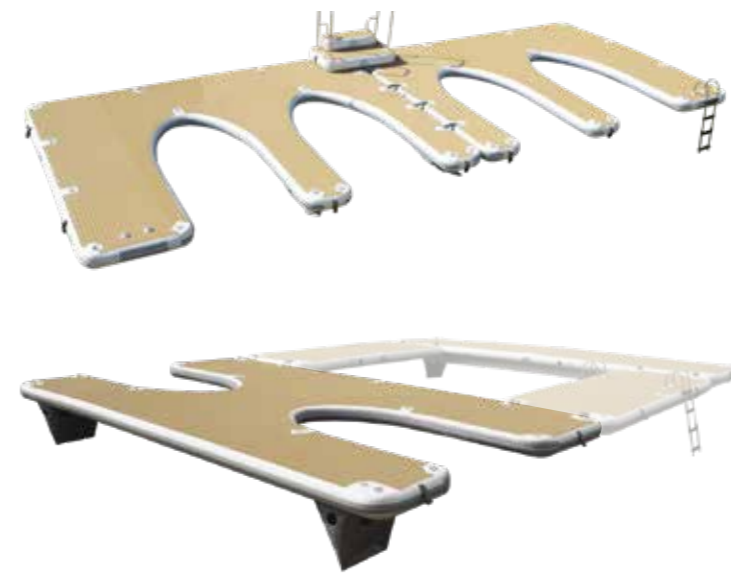

*“Submerged swim access ladders can be added as a design option.”*

Usually made up of four component platforms with an internal marine life free net, the Sea Pools can be designed simply as a place to swim or sunbathe or additionally modified to accommodate docks for jet skis and tenders and other toys. Pools can also be manufactured in one-piece dependent upon size.

# JET SKI DOCKS

Docking Jet Skis or Seabobs can be difficult for even the most experienced riders. SeaRafts Jet Ski Docks have been designed to protect both passengers and craft by providing a safe and easy transfer to the yacht.

We offer several standard designs and sizes or we can tailor our platforms to your particular specification to create the perfect solution for your yacht.

We carry several standard sized T-or M-shaped Jet Ski Docks, ranging from 1 to 6 skis and available in a one-piece or modular setup. SeaRaft Jet Ski Docks are supplied as standard with water ballast bags, soft grip carry handles, d-rings, rubbing strake around. All packed and protected in a practical storage- and carrying bag. Simple and straight forward.

Our Jet Ski Docks not only hold jet skis but Seabobs and other water toys, all shaped to the yachts specific stern profile. From small sectional components to large custom platforms, we can find the exact configuration to suit your needs.